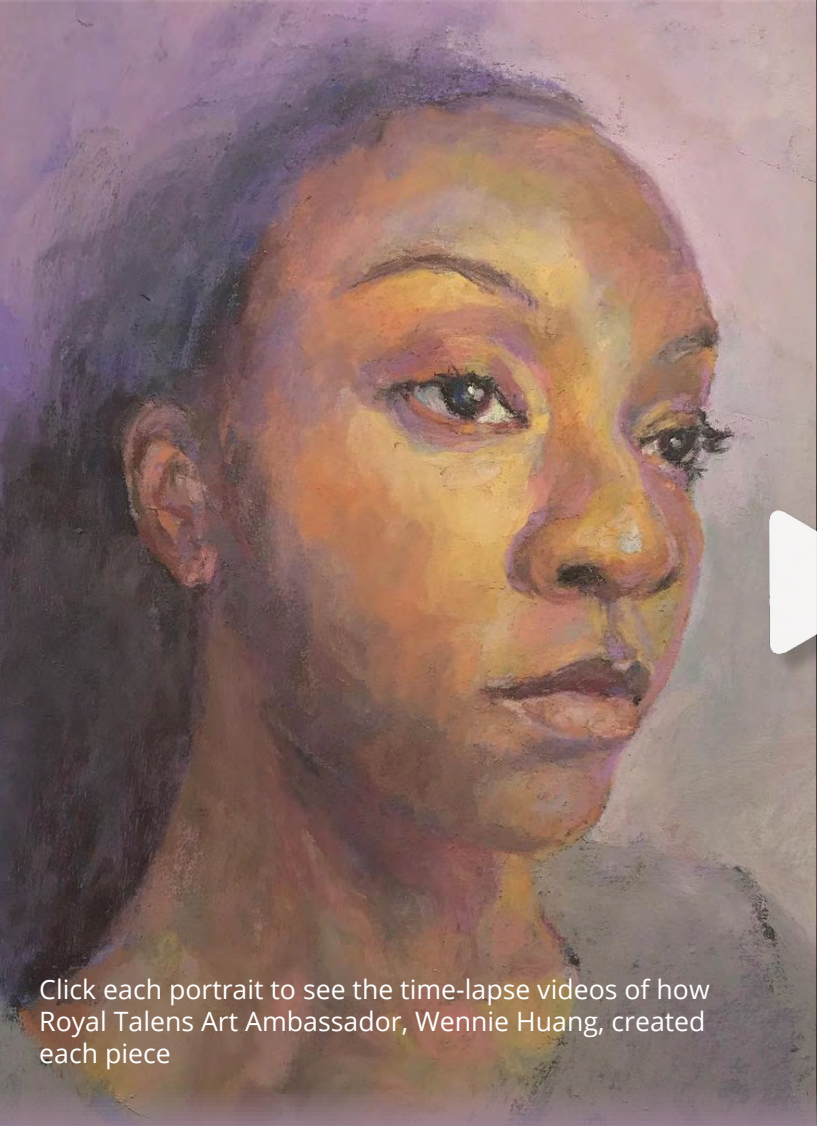

Click each portrait to see the time-lapse videos of how Royal Talens Art Ambassador, Wennie Huang, created each piece.

"Afriyie Emerging" (left)
"Madame J" (right), 9"x12"
wenniehuang.com

REMBRANDT

The Professional Choice

EXPLORE WORLD-CLASS SOFT PASTELS

Available in 218 colors

- Crafted in the Netherlands with high concentrations of pigment for intense and pure color
- The finest quality kaolin clay ensures colors stay put on the paper without crumbling
- Excellent color release in broad strokes or fine lines
- Highly lightfast colors, free of metal-based pigments like lead, cadmium or cobalt
- The complete range of 218 colors work beautifully in mixed media applications

Click each portrait to see the time-lapse videos of how Royal Talens Art Ambassador, Wennie Huang, created each piece

"Afriye Emerging " (left)
"Madame J " (right), 9"x12"
wenniehuang.com

REMBRANDT

The Professional Choice

EXPLORE WORLD-CLASS SOFT PASTELS

Available in 218 colors

Release pure color with broad strokes or fine lines as you build intensity and depth within the layers.

- Colors stay put on the paper without crumbling
- Highly lightfast and free from sharp, metal-based pigments
- Works beautifully in mixed media applications
- Crafted in the Netherlands with high concentrations of pigment in the finest quality kaolin clay